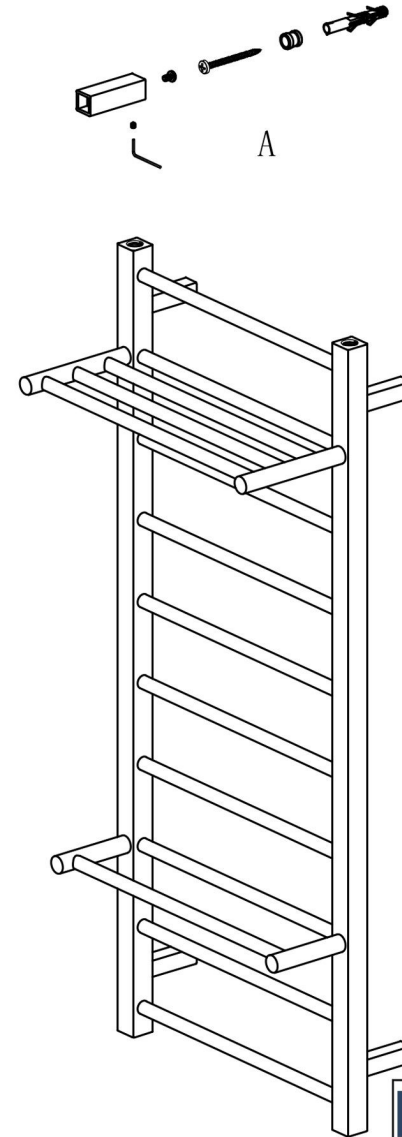

Velino 1200 x 500mm. Stainless Steel Polished

Technical Drawing

Unit:mm

INLET → ← OUTLET

Eastbrook 

Eastbrook Road, Gloucester GL4 3DB

Technical Helpline : 01452 317890

Mon - Fri / 8am - 5pm