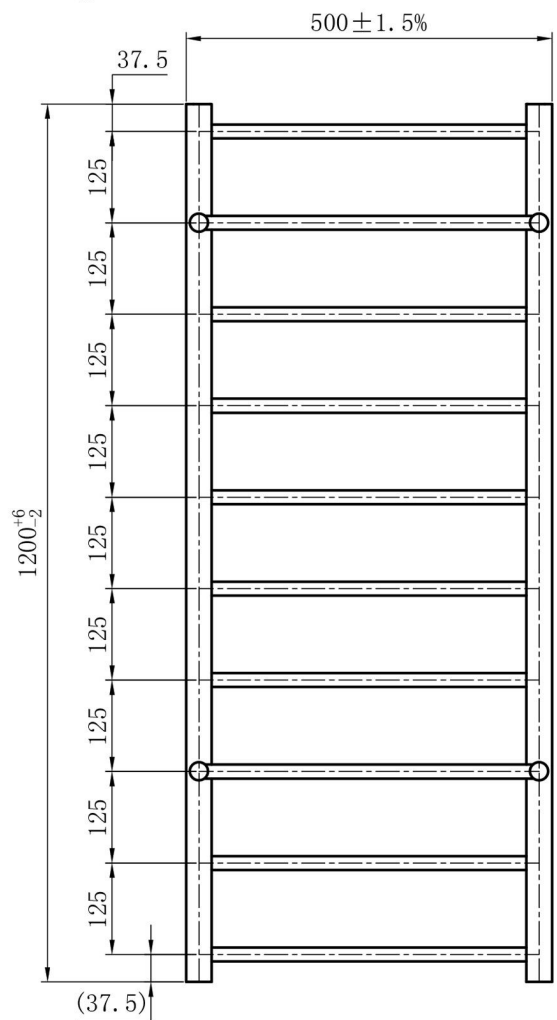

Velino 1200 x 500mm. Stainless Steel Polished

Technical Drawing

Unit:mm

INLET → ← OUTLET

Eastbrook 

Eastbrook Road, Gloucester GL4 3DB

Technical Helpline : 01452 317890

Mon - Fri / 8am - 5pm