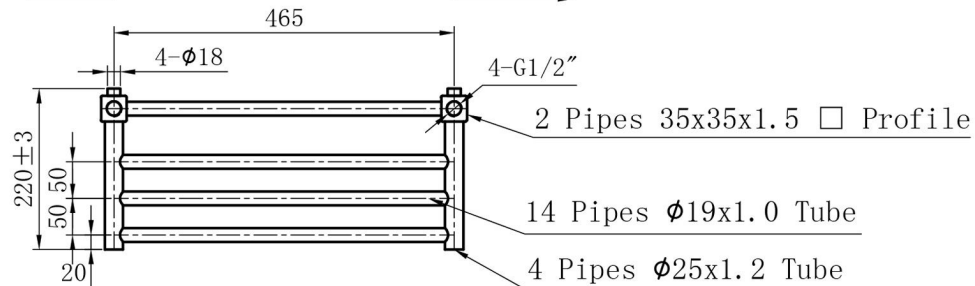

Velino 1200 x 500mm. Stainless Steel Polished

Technical Drawing

Unit:mm

INLET → ← OUTLET

Eastbrook 

Eastbrook Road, Gloucester GL4 3DB

Technical Helpline : 01452 317890

Mon - Fri / 8am - 5pm