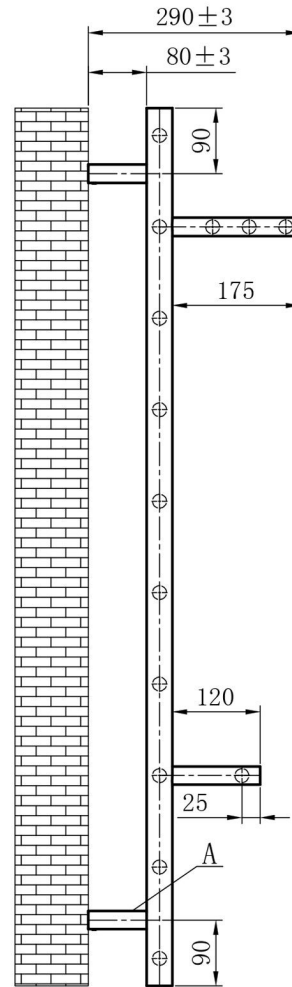

Velino 1200 x 500mm. Stainless Steel Polished

Technical Drawing

Unit:mm

INLET → ← OUTLET

Eastbrook 

Eastbrook Road, Gloucester GL4 3DB

Technical Helpline : 01452 317890

Mon - Fri / 8am - 5pm